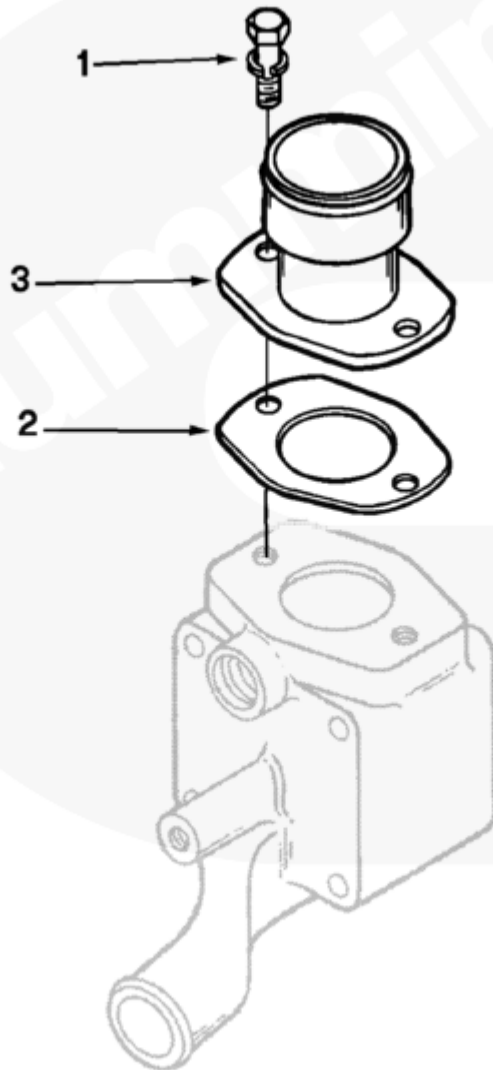

Parts Catalog - Option Detail

Electronic Parts Catalog - Option Detail				
Option	Group	Graphic	Film Card	Date
WO1027	08.07.1	wo100gf	F	15-FEB-94
Engines	NH/NT 855, NT495, NT743, NTA855 N106			

©Cummins Inc

[SMALL](#) | [MEDIUM](#) | [LARGE](#)

Cart	Ref No	Part Number	Part Description	Required	Remarks
View My Cart					
		WO1027	Water Outlet Connection		

					Water Outlet Connection
					2 1/4 in. O.D. straight water
					outlet connection.
<input type="checkbox"/>	1	3010595	Captive Washer Cap Screw	2	3/8 - 16 X 1 in.
<input type="checkbox"/>	2	3019158	Radiator Gasket	1	
<input type="checkbox"/>	3	3021477	Radiator Connection	1	